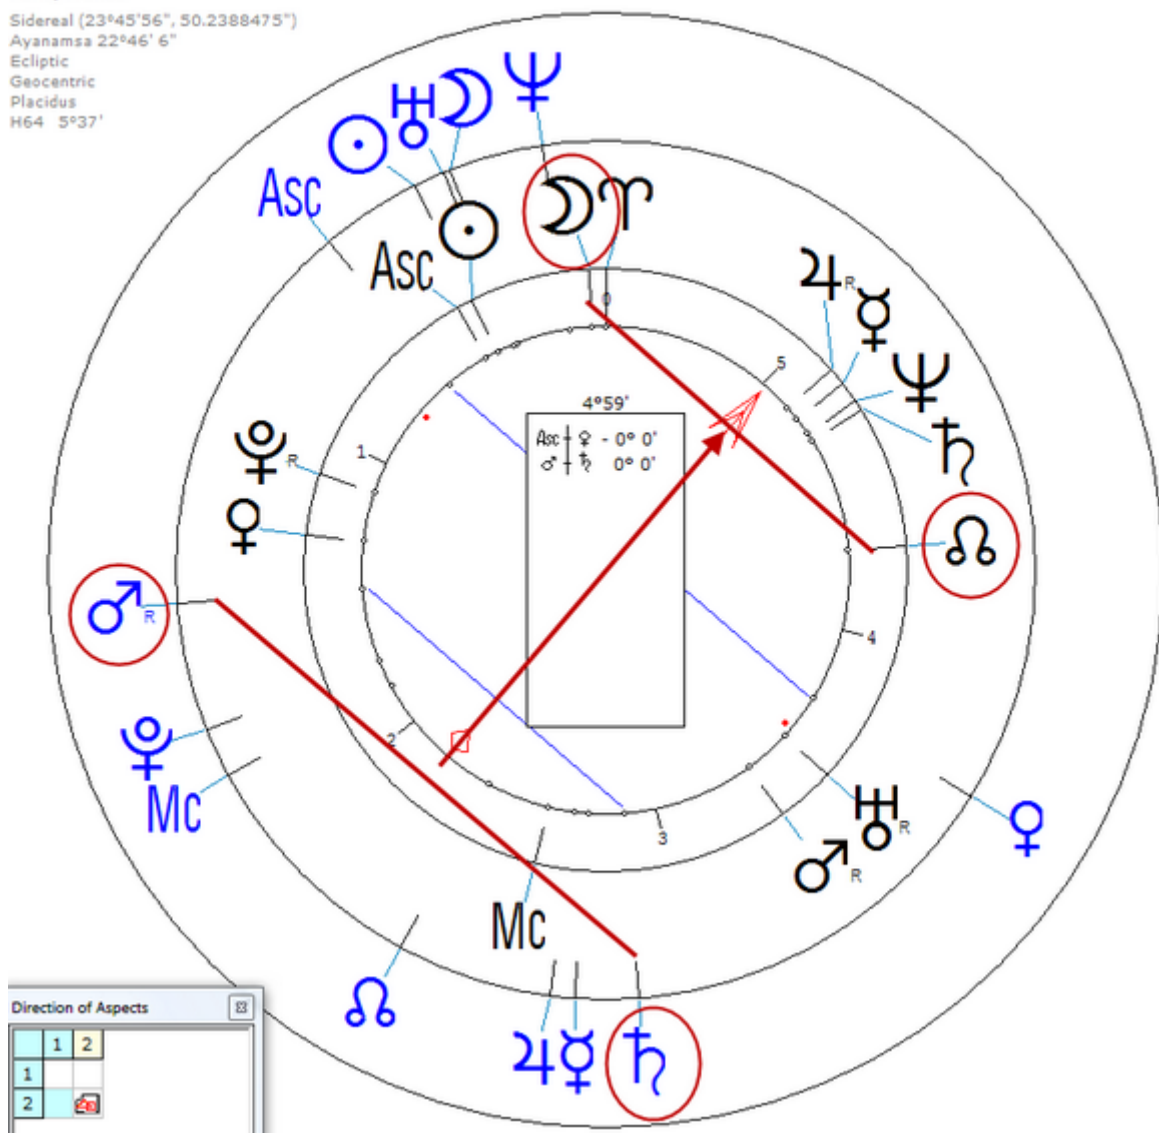

Gauquelin, Michel

13 November 1928 at 22:15 (= 10:15 PM)Paris, France, 48n52, 2e20
French psychologist and statistician with degrees from the Sorbonne. A highly respected researcher, he began to examine astrological evidence in 1950 to determine the degree of statistical weight against chance.
<https://www.astro.com/astro-databank/Gauquelin,_Michel>

Death by Suicide May 1991 (Sleeping pills, between May 18 and 21)

Solar Return (Harmonic 64)

Solar $\♂/\♁ = \mathcal{D}_n/\♁_n$

Solar $\mathcal{D}/♁ = \text{Solar } ♀/\♁ = \text{Solar } ♀ = ♀_n$

Michel married a second, younger wife from whom he was separated when he overdosed on sleeping pills.

Gauquelin, Michel
13 November 1928 Tue 22:15 (GMT) 48n52 2e20
Paris, France
Sidereal (23°45'56", 50.2388475")
Ayanamsa 22°46' 6"
Eccentric
Geocentric
Placidus
H64 5°37'